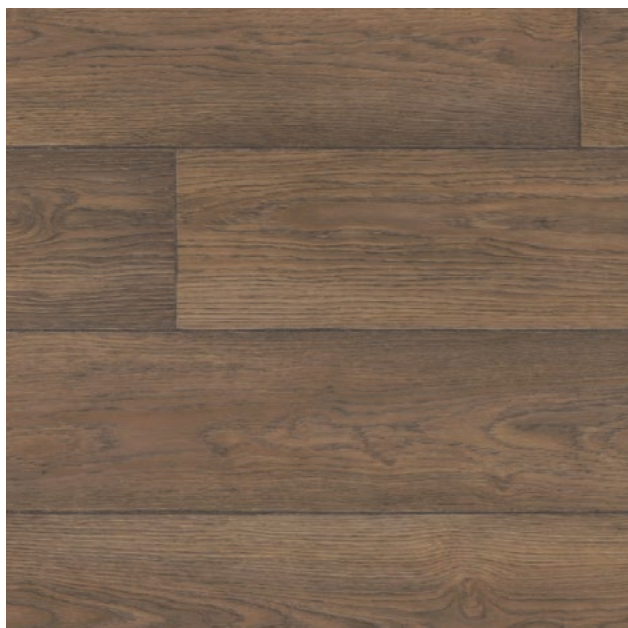

└ DUB TRADIČNÍ

LIVING OAK NATURAL

2 m: 230583008
3 m: 230584017
4 m: 230585017